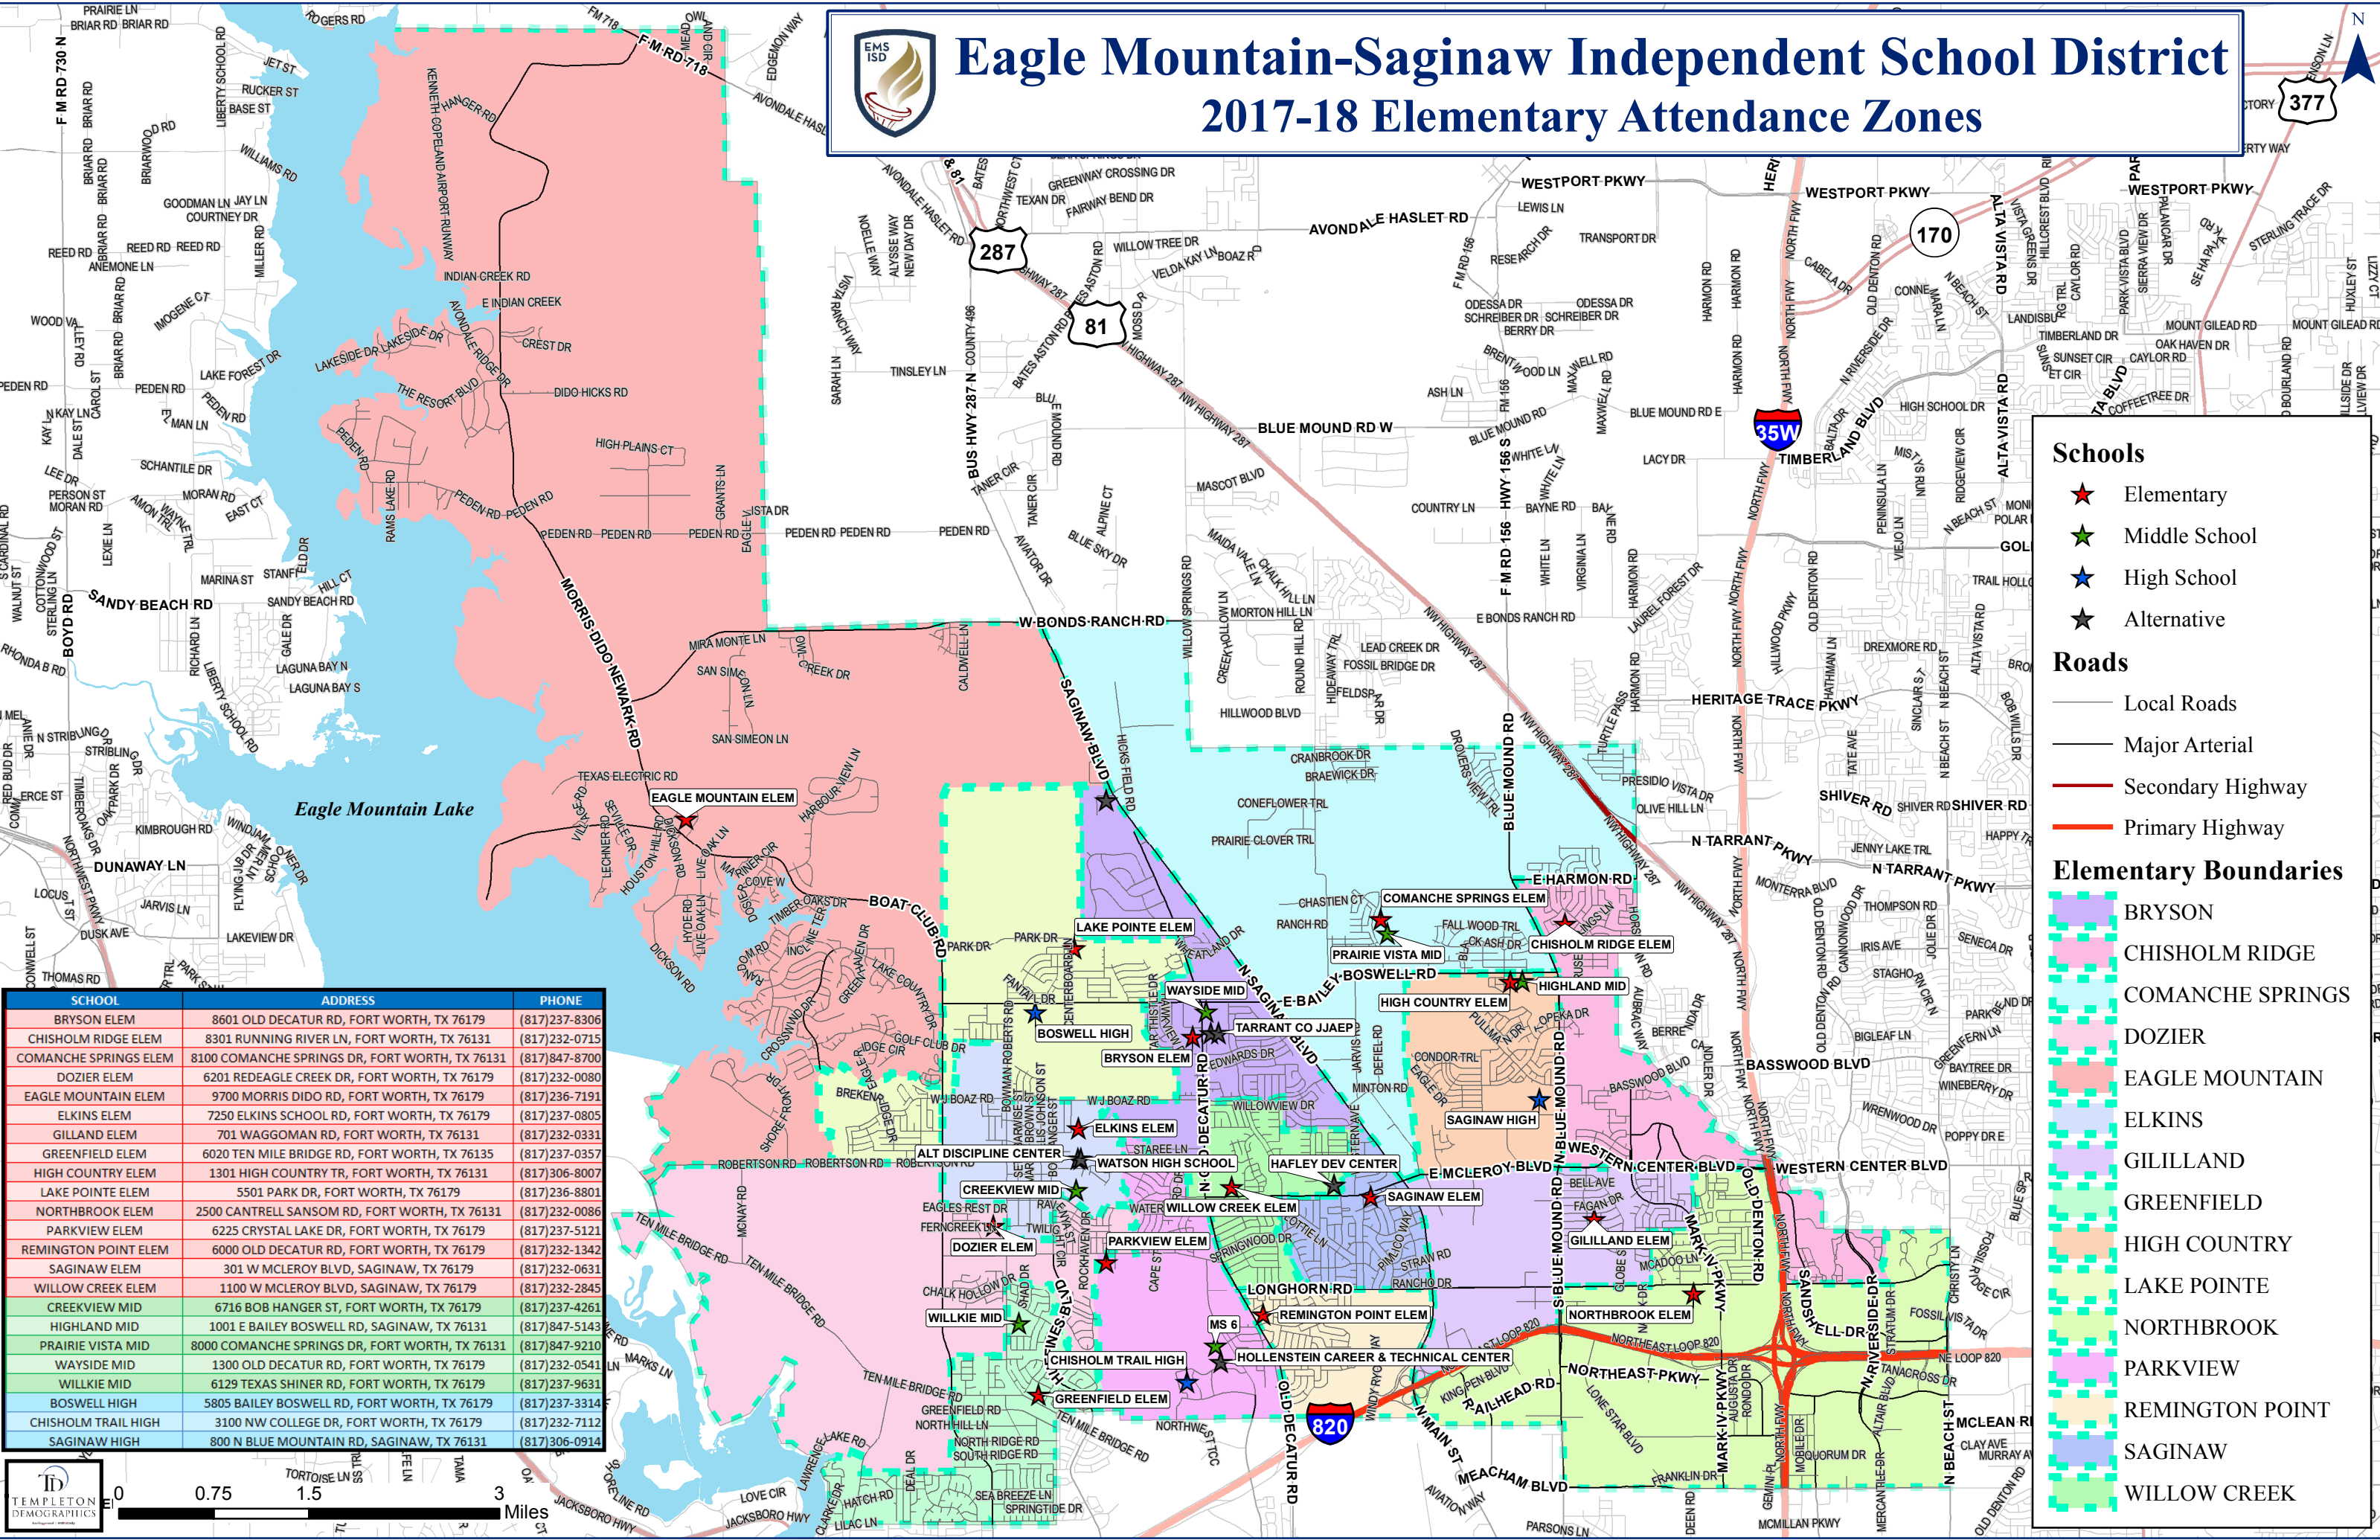

# Eagle Mountain-Saginaw Independent School District

## 2017-18 Elementary Attendance Zones

**Schools**

- ★ Elementary
- ★ Middle School
- ★ High School
- ★ Alternative

**Roads**

- Local Roads
- Major Arterial
- Secondary Highway
- Primary Highway

**Elementary Boundaries**

- BRYSON
- CHISHOLM RIDGE
- COMANCHE SPRINGS
- DOZIER
- EAGLE MOUNTAIN
- ELKINS
- GILILLAND
- GREENFIELD
- HIGH COUNTRY
- LAKE POINTE
- NORTHBROOK
- PARKVIEW
- REMINGTON POINT
- SAGINAW
- WILLOW CREEK